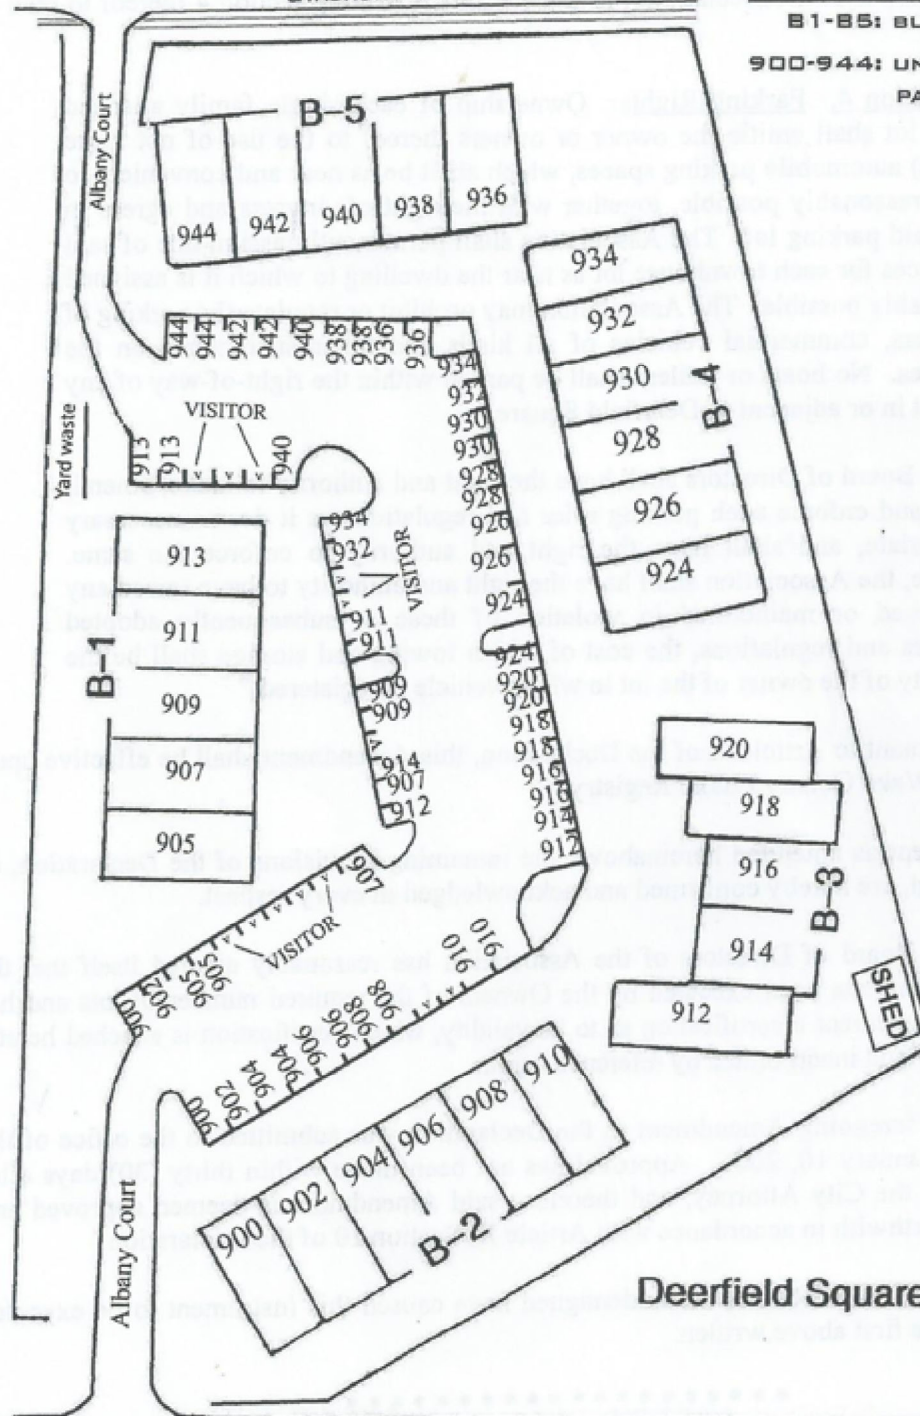

ASSIGNED PARKING & LANDSCAPE MAP

LEGEND

STAGHORN DRIVE

B1-B5: BUILDINGS

900-944: UNITS & RESERVED
PARKING SPADES

Deerfield Square